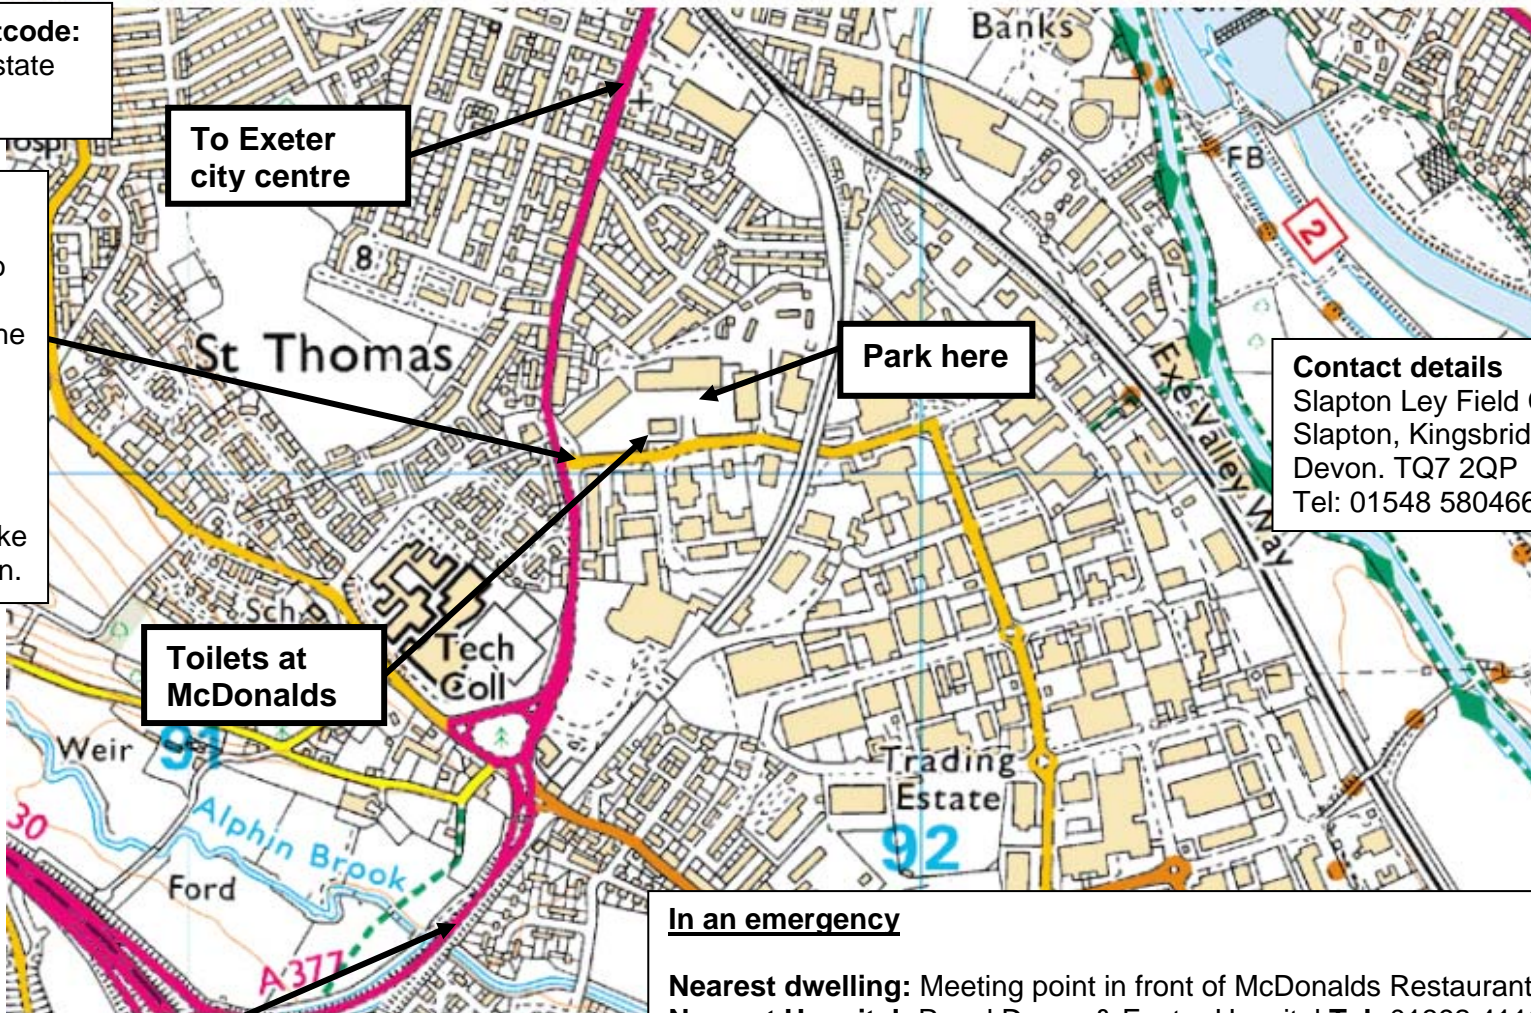

Marsh Barton Out of Town Retail Park Working Information Card

This working information card is to be read in conjunction with the Generic 'Out of Classroom' Risk Assessment, the 'Walking' Generic Activity Risk Assessments and the 'Marine' and 'Rural' Generic Environmental Risk Assessments.

Grid Reference and Postcode:
Marsh Barton Industrial Estate
SX916910 EX2 8LH

Main Hazards

1. Traffic: warn students to keep to pavements and take care when crossing the road.
2. Getting lost: students to stay in groups and ring tutors mobile number for help.
3. Weather: students to take waterproofs, sun protection.

To Exeter city centre

Park here

Contact details
Slapton Ley Field Centre
Slapton, Kingsbridge,
Devon. TQ7 2QP
Tel: 01548 580466

Toilets at McDonalds

Transport
Vehicle access points
● Via Alphington Road (A377).

In an emergency

Nearest dwelling: Meeting point in front of McDonalds Restaurant
Nearest Hospital: Royal Devon & Exeter Hospital **Tel:** 01392 411611
Escape routes: Well signposted road network, A377 (Alphington Road) best for getting back to centre.
Phones: Good signal for mobile phones