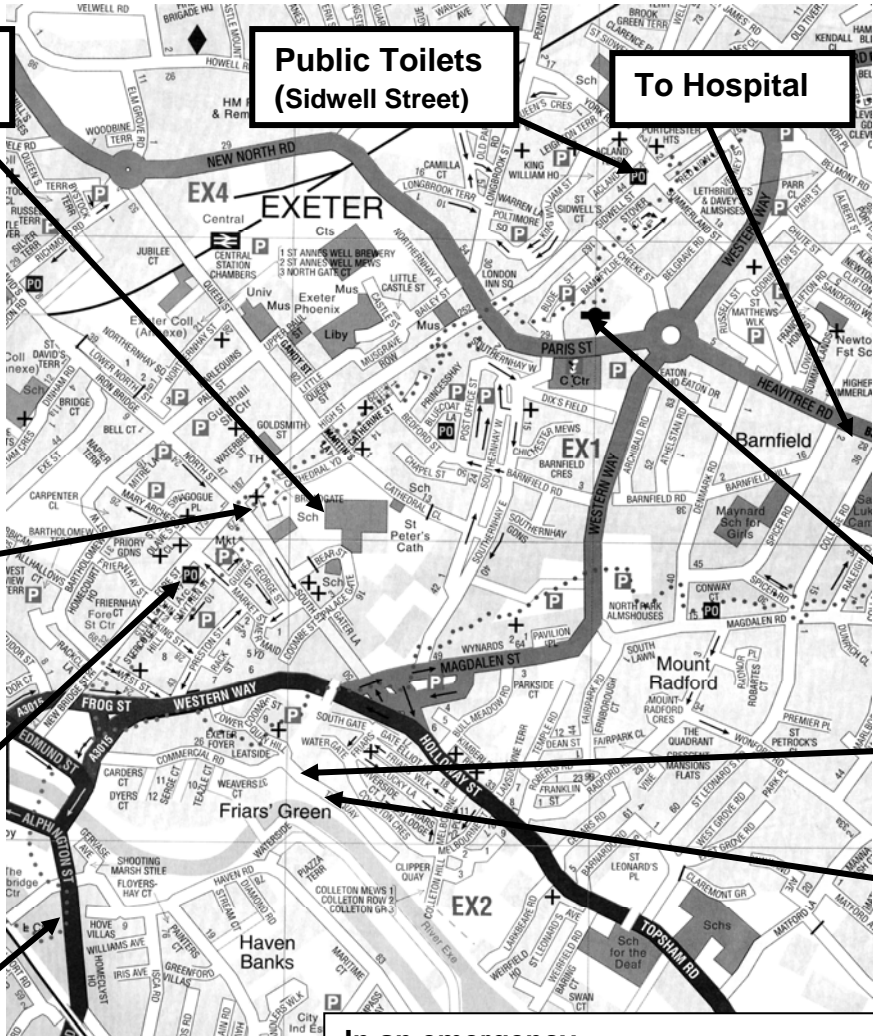

**Public Toilets (Paris St Bus Station)**

**Warn students about water safety and the swans on Quayside.**

**Public Toilets (Musgrave Row)**

**Public Toilets (Exeter Quay)**

**Transport**  
**Vehicle access points**

**In an emergency**

**Nearest dwelling:** N/A Meeting Point at Palace Gate, in front of the Cathedral.  
**Nearest Hospital:** Royal Devon & Exeter Hospital **Tel:** 01392 411611  
**Escape routes:** Well signposted road network, A377 (Alphington Road) best for getting back to centre.  
**Phones:** Good signal for mobile phones

**In an emergency**

**Nearest dwelling:** Meeting point in front of McDonalds Restaurant  
**Nearest Hospital:** Royal Devon & Exeter Hospital **Tel:** 01392 411611  
**Escape routes:** Well signposted road network, A377 (Alphington Road) best for getting back to centre.  
**Phones:** Good signal for mobile phones